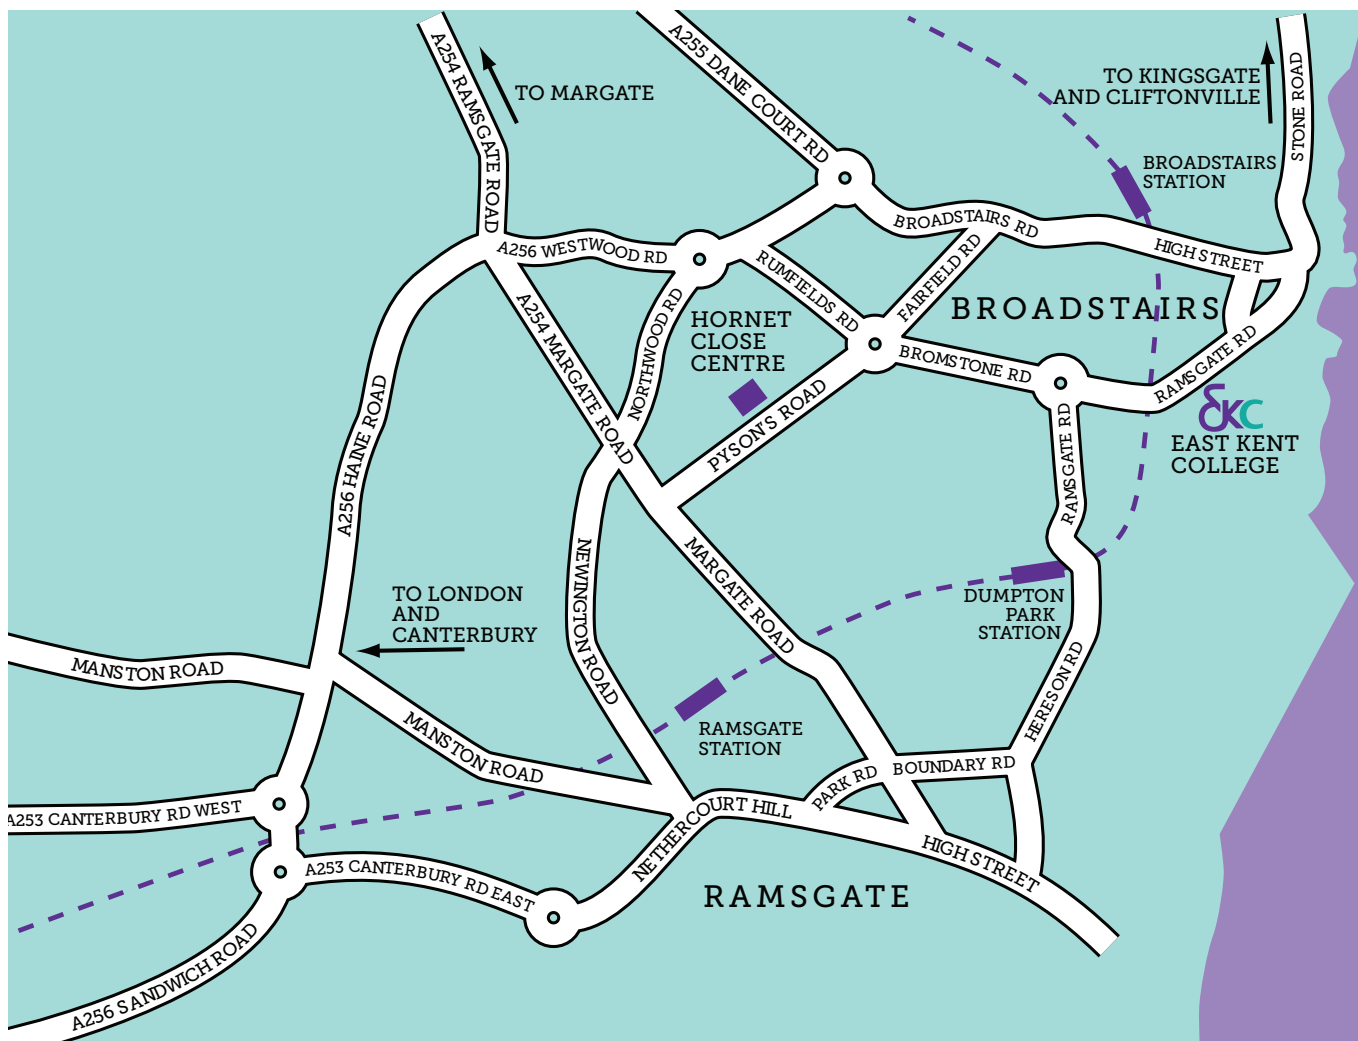

How to find us

East Kent College

Tel: +44 (0)1843 605040

Fax: +44 (0)1843 605013

Minicom: 01843 605038

Email: enquiries@eastkent.ac.uk

East Kent College
Ramsgate Road
Broadstairs
Kent
CT10 1PN

www.eastkent.ac.uk

East Kent College campus is located on main bus routes, a 10 minute walk from Broadstairs train station. The campus offers free on site student car parking.

Canterbury Christ Church University Broadstairs Campus

Tel: 01843 609120

Broadstairs Campus Reception Desk

+44 (0)1843 609120 from outside the UK

01227 782900 Prospectus request answer phone

+44 (0)1227 782900 from outside the UK

Fax: +44 (0)1843 280700

Email: broadstairs@canterbury.ac.uk

Canterbury Christ Church University
Broadstairs Campus
Northwood Road
Broadstairs
Kent CT10 2WA

www.canterbury.ac.uk/broadstairs